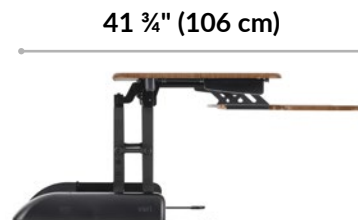

- Fully Assembled, No Installation Needed
- Supports up to 35 lb (15.8 kg)
- Dual-Monitor Compatible
- 11 Height Settings
- Spring-Assisted Lift

Finish:

Walnut

SKU: 402482

Price: \$425

Height Settings:

4 ½" (11.5 cm) to 17 ½" (44.5 cm)