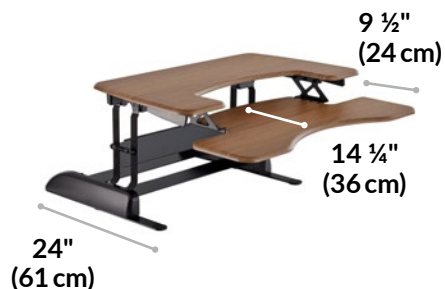

# VariDesk® Pro Plus™ 36

vari®

The VariDesk® Pro Plus™ 36 is a standing-desk solution sized to accommodate those with dual-monitor setups or larger workspaces. The two-tier design with a separate keyboard/mouse deck gives you plenty of room for basics and accessories with the added convenience of never having to move any components when raising or lowering your Converter.

- Fully Assembled, No Installation Needed
- Supports up to 35 lb (15.8 kg)
- Dual-Monitor Compatible
- 11 Height Settings
- Spring-Assisted Lift

Finish:

Walnut

SKU: 402482

Price: \$425

Height Settings:

4 ½" (11.5 cm) to 17 ½" (44.5 cm)