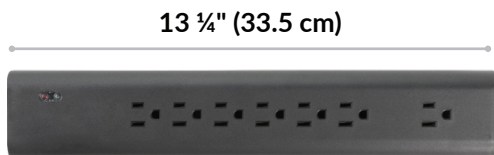

# Power Strip

**vari.**<sup>®</sup>

Vari<sup>®</sup> Power Strip provides a safe, convenient power source for any active workspace. Designed with 7 outlets and built-in surge protection, it can accommodate plenty of devices, large and small. The attractive slate gray finish will complement any Vari office product perfectly.

- 3 Cord Lengths Available: 8ft, 15ft, and 25ft
- 45° Angled Plug
- 7 Outlets
- Includes a Surge Protector to Safeguard Your Devices

2 3/8" (6 cm)