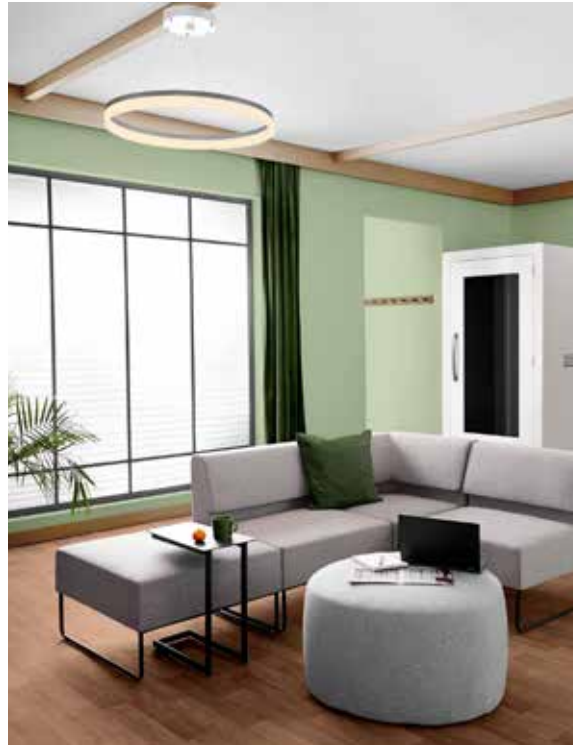

Halo Pendant Hardwire 31

(Warm White)

Designed for offices with open ceilings, the Halo Pendant Hardwire provides long-lasting, overhead LED lighting. With 2 lighting colors to choose from, it's easy to find the perfect lighting for your space. Plus, the 360-degree motion sensor and timer help save energy.

Light Colors

Natural White

Warm White

Light Diameter
31" (79 cm)

3" (7.5 cm)

Distance from
Junction Box to Light
16" (40.5 cm) to
37" (94 cm)