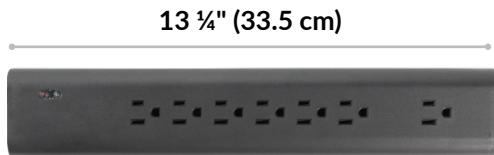

Power Strip

vari.[®]

Vari[®] Power Strip provides a safe, convenient power source for any active workspace. Designed with 7 outlets and built-in surge protection, it can accommodate plenty of devices, large and small. The attractive slate gray finish will complement any Vari office product perfectly.

- 3 Cord Lengths Available: 8ft, 15ft, and 25ft
- 45° Angled Plug
- 7 Outlets
- Includes a Surge Protector to Safeguard Your Devices

1 1/8"
(3 cm)

2 3/8"
(6 cm)

3 Lengths Available: