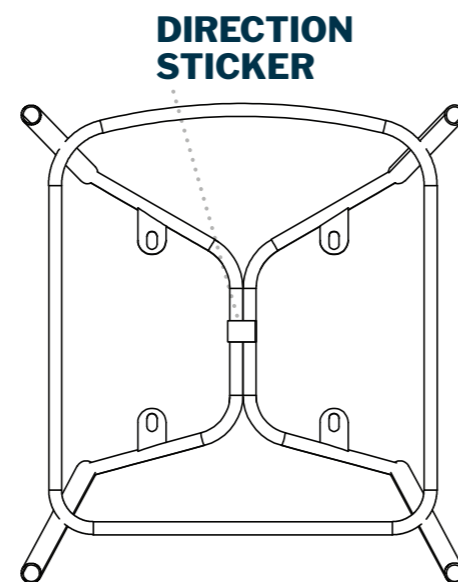

Tall Wave Side Chair

Holds up to
300 lb (136.08 kg)

vari®

(M6) Screw 10mm (M6) Washer

x8

(4mm) Hex Key

x1

1

Position the seat with the front edge of the seat in the direction indicated on the sticker underneath the frame.

2

Use the hex key provided to securely tighten 4 screws and washers onto chair body.

(800) 207-2587