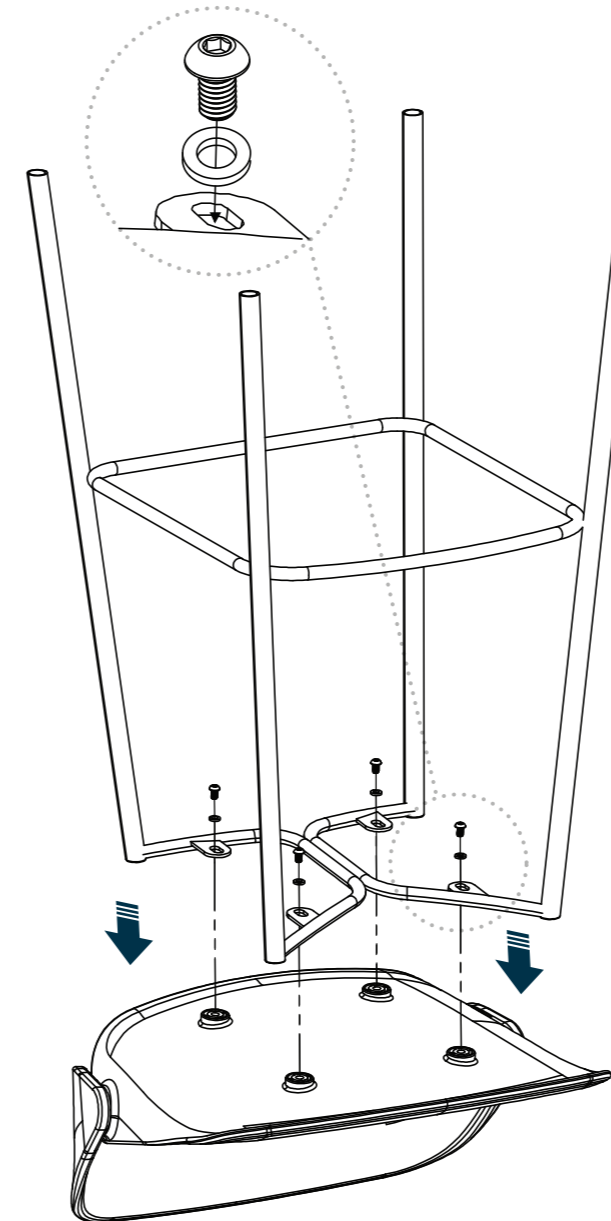

Tall Wave Side Chair

Holds up to
300 lb (136.08 kg)

vari®

(M6) Screw 10mm (M6) Washer

x8

(4mm) Hex Key

x1

1

Position the seat with the front edge of the seat in the direction indicated on the sticker underneath the frame.

2

Use the hex key provided to securely tighten 4 screws and washers onto chair body.

(800) 207-2587