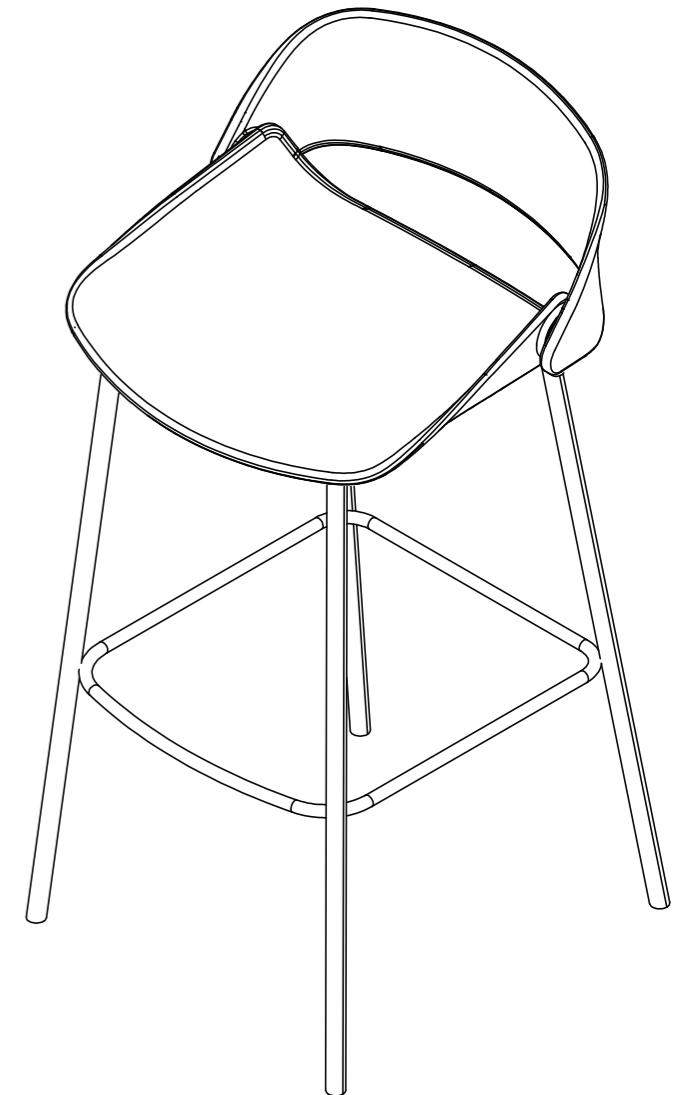

Tall Wave Side Chair

Holds up to
300 lb (136.08 kg)

vari®

(M6) Screw 10mm (M6) Washer

x8

(4mm) Hex Key

x1

1

Position the seat with the front edge of the seat in the direction indicated on the sticker underneath the frame.

2

Use the hex key provided to securely tighten 4 screws and washers onto chair body.

(800) 207-2587