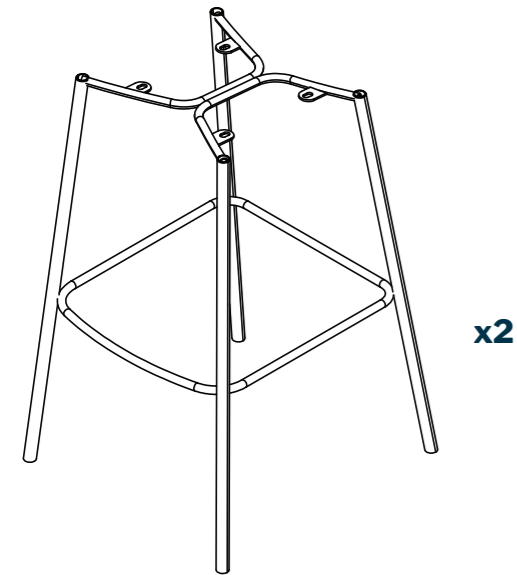

Tall Wave Side Chair

Holds up to
300 lb (136.08 kg)

vari®

(M6) Screw 10mm (M6) Washer

x8

(4mm) Hex Key

x1

1

Position the seat with the front edge of the seat in the direction indicated on the sticker underneath the frame.

2

Use the hex key provided to securely tighten 4 screws and washers onto chair body.

(800) 207-2587