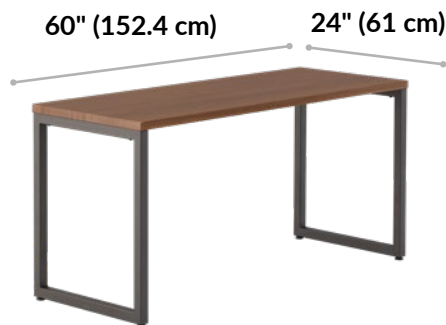

Table 60x24

vari[®]

Simplicity Meets Style

These modern, standard-height desks are easy to assemble and include all the tools needed.

Modern Edges, Endless Possibilities

Elevate the aesthetic of your workspace with a single table or use multiple to create a sleek grouping with no gaps.

Built to Last, Crafted for Success

The table is easy to clean, has durable 3D laminate-wrapped edges, and a base that can support up to 300 lb (136.08 kg).

Additional Details

- Assembles in Minutes
- Compliments or Creates Workstations
- Leveling Footpads
- Sleek, Modern Aesthetic
- Easy-to-clean, Durable, 3D Laminate Finish
- Holds up to 300 lbs (136.08 kg)
- Compatible with the Cable Management Tray and Acrylic Privacy Panels and Felt + Modesty Panels 60
- Tested to and Meets or Exceeds BIFMA's Durability Standards for Office Furniture

Table Top Thickness:
1½" (3 cm)