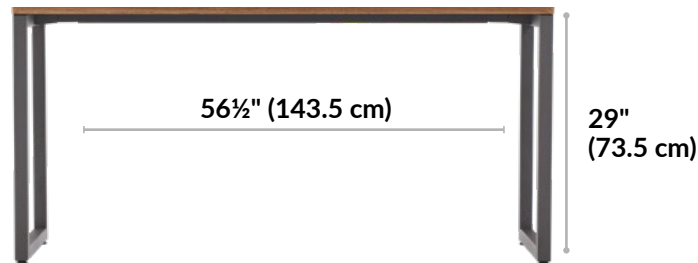

Table 60x24

vari[®]

Simplicity Meets Style

These modern, standard-height desks are easy to assemble and include all the tools needed.

Modern Edges, Endless Possibilities

Elevate the aesthetic of your workspace with a single table or use multiple to create a sleek grouping with no gaps.

Built to Last, Crafted for Success

The table is easy to clean, has durable 3D laminate-wrapped edges, and a base that can support up to 300 lb (136.08 kg).

Additional Details

- Assembles in Minutes
- Compliments or Creates Workstations
- Leveling Footpads
- Sleek, Modern Aesthetic
- Easy-to-clean, Durable, 3D Laminate Finish
- Holds up to 300 lbs (136.08 kg)
- Compatible with the Cable Management Tray and Acrylic Privacy Panels and Felt + Modesty Panels 60
- Tested to and Meets or Exceeds BIFMA's Durability Standards for Office Furniture

Table Top Thickness:
1½" (3 cm)