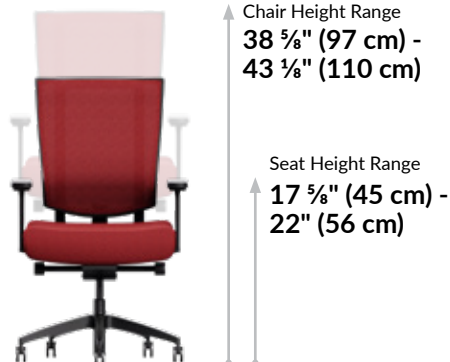

# Task Chair

**vari.**<sup>®</sup>

This task chair provides the ergonomic comfort that seated, focused work requires. It offers a reinforced mesh back for breathability and a pivoting backrest for maximum lumbar support. Featuring adjustable settings for the chair back, seat, armrests, and seat back tilt and tension, it's a simple, flexible addition to any workspace. The tightly woven mesh back and seat come in four bold colors to match any office decor.

- Adjustable Chair Back, Seat, Armrests, and Seat Back Tilt and Tension
- Seat is Height-Adjustable from 17 5/8" to 22"
- Assembles in Minutes with All Tools Included
- Weight Capacity of up to 300 lb
- Casters Work on Carpeted or Wood Floors
- Tested to BIFMA X5.1 and Meets or Exceeds BIFMA's Durability Standards for Office Furniture
- GREENGUARD and GREENGUARD Gold Certified
- Abrasion Rub Count of >100,000 on All Materials

25 1/2" (65 cm)

20" (51 cm)