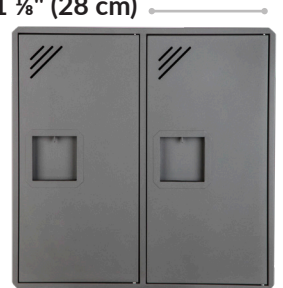

- Chamfered Edges
- Stackable up to 3 High with Included Wall Mounting Bracket
- Ships Fully Assembled
- Cable Opening for In-Drawer Charging
- “Bring Your Own Lock” Design for User Flexibility

24" (61 cm) 20" (51 cm)

Locker Door Width:
11 3/8" (28 cm)

Locker Door Height:
22 5/8" (57.5 cm)

24" (61 cm)