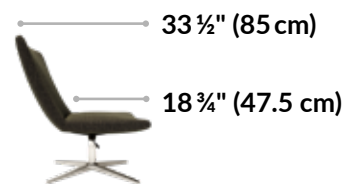

Fabric Colors

Navy

Deep Grey

Moss Green

Silver Grey

Shadow Grey Faux Leather Vinyl

THREE-SEAT SOFA

TOP VIEW

FRONT VIEW

LOUNGE CHAIR

SIDE VIEW

FRONT VIEW

COFFEE TABLE

TOP VIEW

FRONT VIEW