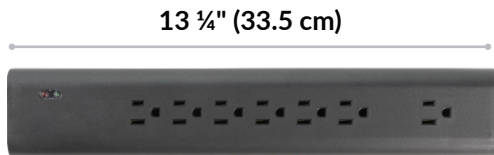

# Power Strip

**vari.**<sup>®</sup>

Vari<sup>®</sup> Power Strip provides a safe, convenient power source for any active workspace. Designed with 7 outlets and built-in surge protection, it can accommodate plenty of devices, large and small. The attractive slate gray finish will complement any Vari office product perfectly.

- 3 Cord Lengths Available: 8ft, 15ft, and 25ft
- 45° Angled Plug
- 7 Outlets
- Includes a Surge Protector to Safeguard Your Devices

2 3/8" (6 cm)

3 Lengths Available: