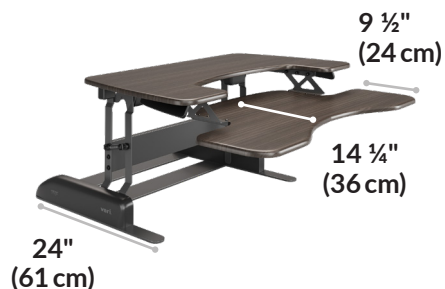

VariDesk® Pro Plus™ 36

vari®

The VariDesk® Pro Plus™ 36 is a standing-desk solution sized to accommodate those with dual-monitor setups or larger workspaces. The two-tiered design with a separate keyboard/mouse deck gives you plenty of room for basics and accessories with the added convenience of never having to move any components when raising or lowering your Converter.

- Fully Assembled, No Installation Needed
- Supports up to 35 lb (15.8 kg)
- Dual-Monitor Compatible
- 11 Height Settings
- Spring-Assisted Lift

Height Settings:
4 1/2" (11.5 cm) to 17 1/2" (44.5 cm)