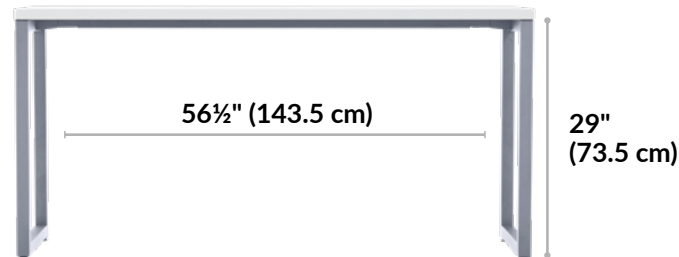

Table 60x24

vari®

Simplicity Meets Style

These modern, standard-height desks are easy to assemble and include all the tools needed.

Modern Edges, Endless Possibilities

Elevate the aesthetic of your workspace with a single table or use multiple to create a sleek grouping with no gaps.

Built to Last, Crafted for Success

The table is easy to clean, has durable 3D laminate-wrapped edges, and a base that can support up to 300 lb (136.08 kg).

Additional Details

- Assembles in Minutes
- Compliments or Creates Workstations
- Leveling Footpads
- Sleek, Modern Aesthetic
- Easy-to-clean, Durable, 3D Laminate Finish
- Holds up to 300 lbs (136.08 kg)
- Compatible with the Cable Management Tray and Acrylic Privacy Panels and Felt + Modesty Panels 60
- Tested to and Meets or Exceeds BIFMA's Durability Standards for Office Furniture

Table Top Thickness:
1 1/4" (3 cm)