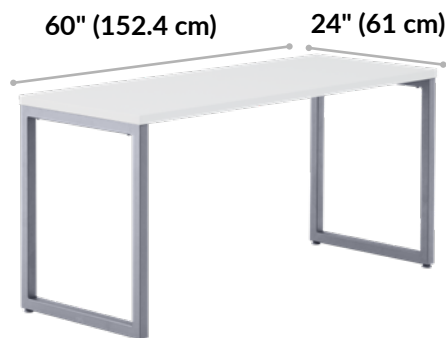

Table 60x24

vari®

Simplicity Meets Style

These modern, standard-height desks are easy to assemble and include all the tools needed.

Modern Edges, Endless Possibilities

Elevate the aesthetic of your workspace with a single table or use multiple to create a sleek grouping with no gaps.

Built to Last, Crafted for Success

The table is easy to clean, has durable 3D laminate-wrapped edges, and a base that can support up to 300 lb (136.08 kg).

Additional Details

- Assembles in Minutes
- Compliments or Creates Workstations
- Leveling Footpads
- Sleek, Modern Aesthetic
- Easy-to-clean, Durable, 3D Laminate Finish
- Holds up to 300 lbs (136.08 kg)
- Compatible with the Cable Management Tray and Acrylic Privacy Panels and Felt + Modesty Panels 60
- Tested to and Meets or Exceeds BIFMA's Durability Standards for Office Furniture

Table Top Thickness:
1 1/4" (3 cm)