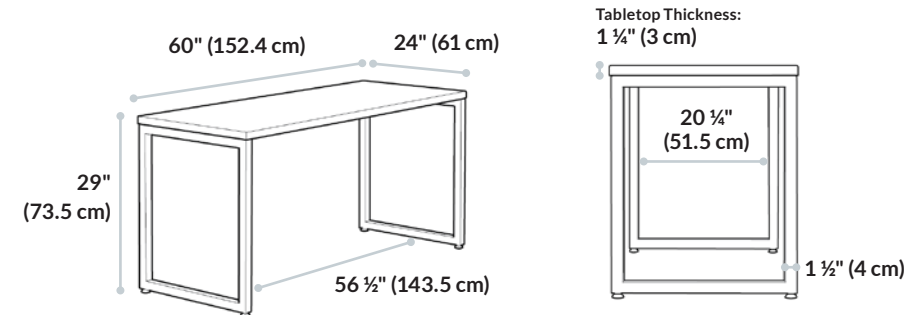

Compatible Accessories: The Table 60x24 is compatible with the Cable Management Tray, Monitor Arms, Acrylic Privacy Panels, and Felt Privacy + Modesty Panels 60.

SHIPPING

Free shipping in contiguous US. Fulfilled as multi-piece shipments and parcels may arrive separately.

Weight Capacity: 300 lb

Table Height: 29"

Dimensions: 60" x 24"

Tabletop Thickness: 1 1/4"