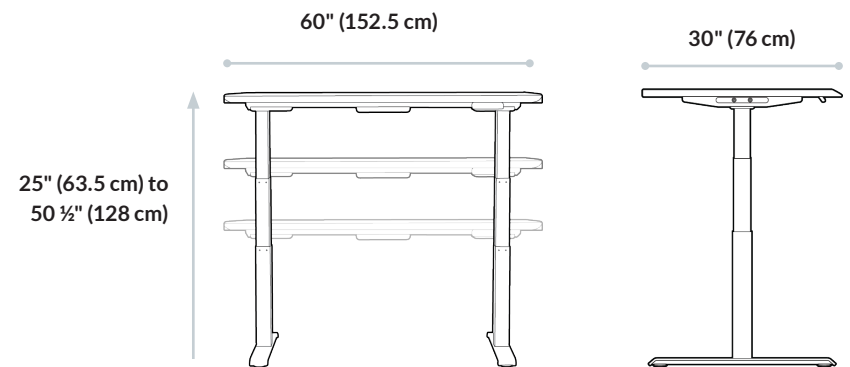

CERTIFICATIONS

GreenGuard, GreenGuard Gold, UL962 Listed, Certified to the UL962 Standard for Household and Commercial Furnishings and meets or exceeds BIFMA standards.

Weight Capacity: 200 lb

Lift Range: 25" - 50 ½"

Dimensions: 60" x 30"

Desktop Thickness: 1 ¼"