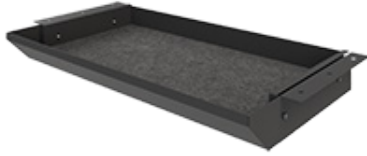

400718 Slate

File Cabinet

\$399

Fully assembled cabinet including 3 soft-close, lockable drawers, lockable casters, and space for letter- or legal-sized hanging files.

400719 White

400742 Slate

GSA

Desk Drawer