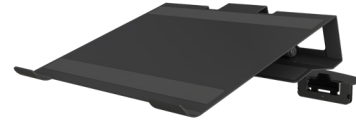

TechTrack™ Laptop Stand

$129

Securely holds most standard laptops while keeping your screen at a comfortable viewing angle without occupying desk space.

403212 Slate