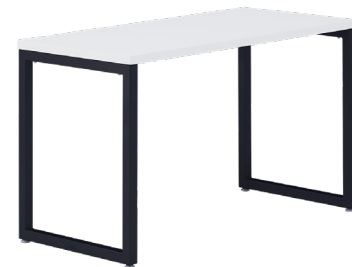

GSA

Table 48x24 (Black Legs)

$529

The sleek, modern design complements workstations as a side table or can be used as a fixed-height desk.

403458 White   403453 Reclaimed Wood
403451 Light Wood   403452 Walnut