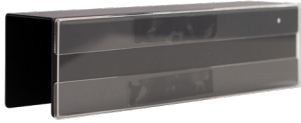

QuickFlex Cubes™ Name Plate $49

Distinguish workstations with name plates that display customizable paper inserts.

402503 Black