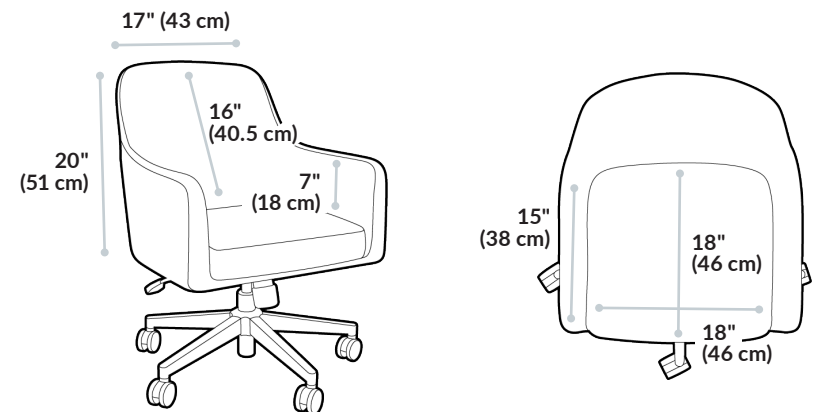

CERTIFICATIONS

Tested to BIFMA X5.1 and meets or exceeds BIFMA's durability standards for office furniture.

Weight Capacity: 275 lb (124.75 kg)

Seat Height Range: 13 ½"-16"

Chair Back Tilt: 12°