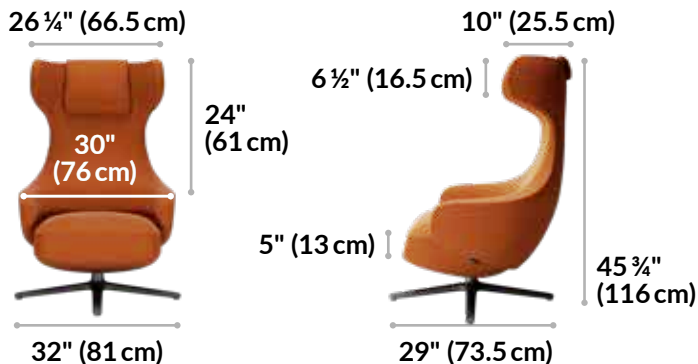

- Chair Features Curved Design for Upper Body Comfort and Supports up to 300 lb (136.1 kg)
- Tables Feature a Durable Marble Laminate Finish and a Black Angular Metal Frame
- Commercial-Grade Materials Tested to 100,000 Double Rubs, Grade 4 Color Fastness, and Class 4 Pilling Resistance
- Tested to BIFMA X5.4-12 and BIFMA X5.6-2010 and Meets or Exceeds BIFMA's Durability Standards for Office Furniture
- Items Sold Separately and Ship Fully Assembled

## SMALL NESTING TABLE