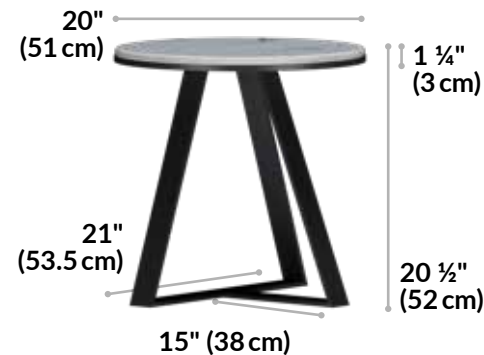

- Chair Features Curved Design for Upper Body Comfort and Supports up to 300 lb (136.1 kg)
- Tables Feature a Durable Marble Laminate Finish and a Black Angular Metal Frame
- Commercial-Grade Materials Tested to 100,000 Double Rubs, Grade 4 Color Fastness, and Class 4 Pilling Resistance
- Tested to BIFMA X5.4-12 and BIFMA X5.6-2010 and Meets or Exceeds BIFMA's Durability Standards for Office Furniture
- Items Sold Separately and Ship Fully Assembled

## SMALL NESTING TABLE