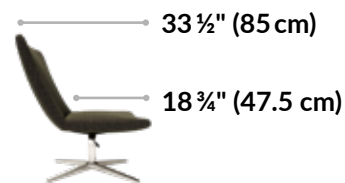

- Table Finish is Walnut Laminate
- Chair Has 3" Height Range
- Commercial-Grade Durability Tested to 100,000 Double Rubs
- 100% Polyester Fabric with Grade 4 Color Fastness and Class 4 Pilling Resistance
- Tested to BIFMA X5.4-12 and BIFMA X5.6-2010 and Meets or Exceeds BIFMA's Durability Standards for Office Furniture
- Each Product Ships Fully Assembled

## THREE-SEAT SOFA

TOP VIEW

FRONT VIEW

## LOUNGE CHAIR

SIDE VIEW

FRONT VIEW