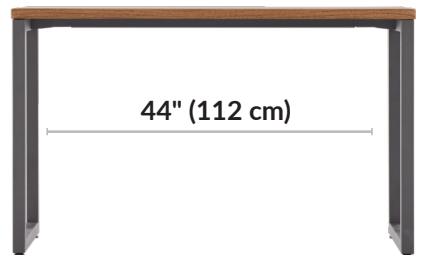

Built to Last, Crafted for Success

The table is easy to clean, has durable 3D laminate-wrapped edges, and a base that can support up to 300 lb (136.08 kg).

Additional Details

- Assembles in Minutes
- Compliments or Creates Workstations
- Leveling Footpads
- Sleek, Modern Aesthetic
- Easy-to-clean, Durable, 3D Laminate Finish
- Holds up to 300 lbs (136.08 kg)
- Compatible with the Cable Management Tray and Acrylic Privacy Panels and Felt + Modesty Panels 48

48" (122 cm) 24" (61 cm)

44" (112 cm)

29"
(73.5 cm)

Table Top Thickness:

1 1/4" (3 cm)

20 3/4" (51.5 cm)

1 1/2" (4 cm)