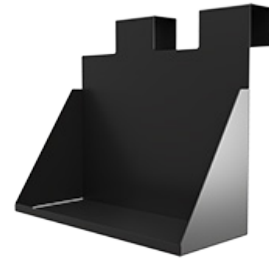

QuickFlex Cubes™ Hanging Shelf $39

Save desk space for books, notebooks, and other items on the hanging shelf.

402425 Black

QuickFlex Cubes™ Top Shelf $20

Display cherished items and work essentials on the top shelf.

402423 Black

QuickFlex Cubes™ Hook $29

Create additional storage space for bags, headphones, and other accessories with hooks.

402422 Black