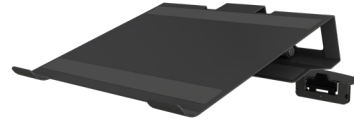

TechTrack™ Laptop Stand

$129

Securely holds most standard laptops while keeping your screen at a comfortable viewing angle without occupying desk space.

403212 Slate