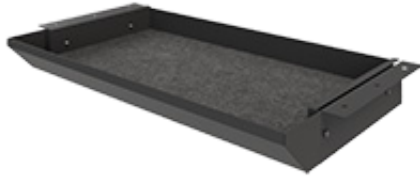

400718 Slate

File Cabinet

\$399

Fully assembled cabinet including 3 soft-close, lockable drawers, lockable casters, and space for letter- or legal-sized hanging files.

400719 White

400742 Slate

GSA

Desk Drawer