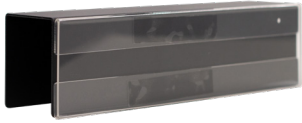

QuickFlex Cubes™ Name Plate $49

Distinguish workstations with name plates that display customizable paper inserts.

402503 Black