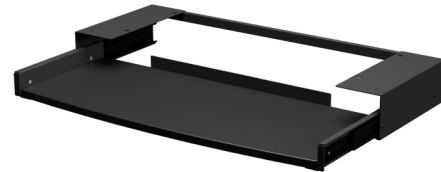

402723 Black

Keyboard Tray \$99

Delivers ergonomic positioning exactly where you need it, then tucks away to keep your desk neat and spacious.

403061 Black

GSA

Cup Holder

\$39

Elevate your workspace with our cup holder, designed with a rubber lining for a secure grip, a pivoting hook for your bag or headphones, and easy attachment to any desk up to 2" thick.