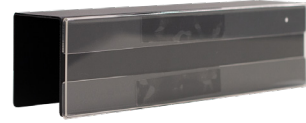

QuickFlex Cubes™ Name Plate

$49

Distinguish workstations with name plates that display customizable paper inserts.

403238 Black