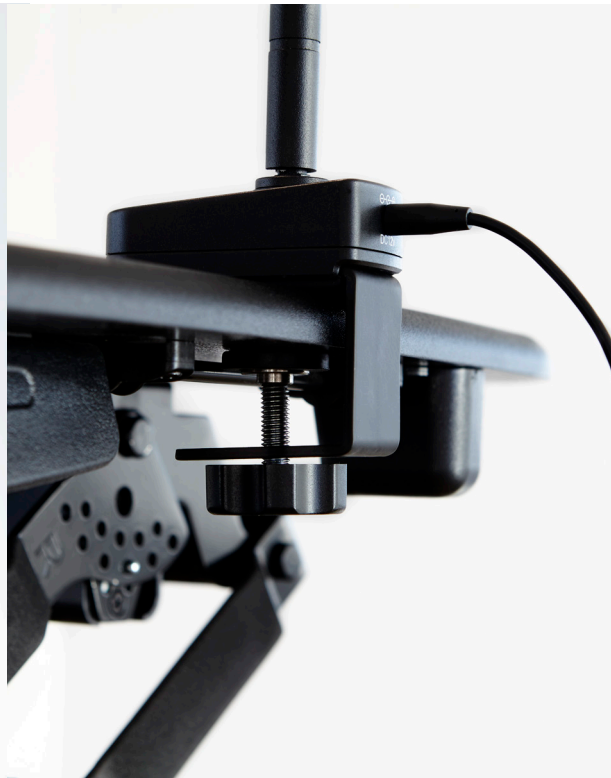

LED Task Lamp

vari®

The simple, innovative design of the LED Task Lamp allows it to be used as a freestanding lamp or clamped onto the side of your desk. Choose from 3 color settings: Cool White, Warm White, and Natural White. It's a great, energy efficient way to light up your workspace the way you want.

- Fully Assembled, No Installation Needed
- Use with Lamp Base or Clamp to Desk
- Energy-Efficient and Long-Lasting LEDs, No Bulbs to Replace
- 3 Color Settings: Cool White, Warm White, and Natural White

Finishes:

Black

White