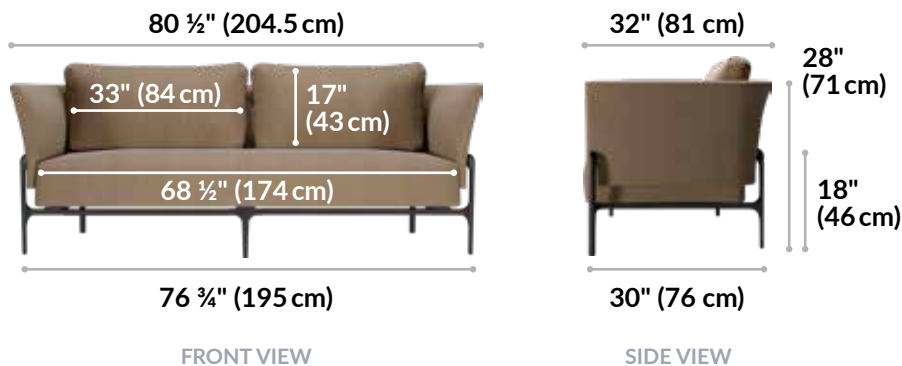

Contemporary Collection

The Contemporary Collection is the perfect solution for lounge areas or executive offices. Modern and comfortable, the Contemporary Three-Seat Sofa has a sleek, black frame and foam and fiber-filled cushions for comfort. Modern and spacious, the Contemporary Coffee Table features a marble laminate finish. Pictured: Contemporary Three-Seat Sofa and Contemporary Coffee Table.

- **Sofa Features a Black Metal Frame and is Foam and Fiber-Filled for Comfort**
- **Table Features a Durable Marble Laminate Finish and Black Metal Frame**
- **Commercial-Grade Materials Tested to 100,000 Double Rubs, Grade 4 Color Fastness, and Class 4 Pilling Resistance**
- **Tested to BIFMA X5.4-12 and BIFMA X5.6-2010 and Meets or Exceeds BIFMA's Durability Standards for Office Furniture**
- **Items Sold Separately and Ship Fully Assembled**

Fabric Colors  Sandstone  Silver Grey

CONTEMPORARY THREE-SEAT SOFA

CONTEMPORARY COFFEE TABLE