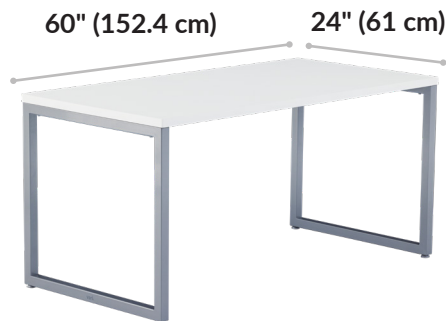

## Built to Last, Crafted for Success

The table is easy to clean, has durable 3D laminate-wrapped edges, and a base that can support up to 300 lb (136.08 kg).

## Additional Details

- Assembles in Minutes
- Compliments or Creates Workstations
- Leveling Footpads
- Sleek, Modern Aesthetic
- Easy-to-clean, Durable, 3D Laminate Finish
- Holds up to 300 lbs (136.08 kg)
- Compatible with the Cable Management Tray and Acrylic Privacy Panels and Felt + Modesty Panels 60

Table Top Thickness:

1¼" (3 cm)