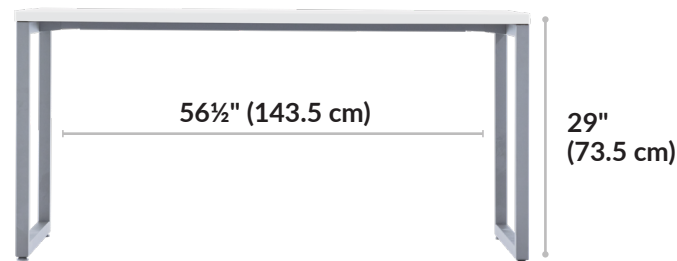

## Built to Last, Crafted for Success

The table is easy to clean, has durable 3D laminate-wrapped edges, and a base that can support up to 300 lb (136.08 kg).

## Additional Details

- Assembles in Minutes
- Compliments or Creates Workstations
- Leveling Footpads
- Sleek, Modern Aesthetic
- Easy-to-clean, Durable, 3D Laminate Finish
- Holds up to 300 lbs (136.08 kg)
- Compatible with the Cable Management Tray and Acrylic Privacy Panels and Felt + Modesty Panels 60

Table Top Thickness:

1¼" (3 cm)