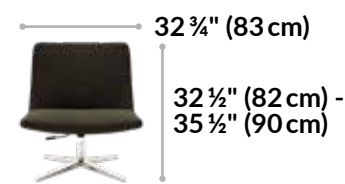

Fabric Colors

THREE-SEAT SOFA

TOP VIEW

FRONT VIEW

LOUNGE CHAIR

SIDE VIEW

FRONT VIEW

COFFEE TABLE

TOP VIEW

FRONT VIEW