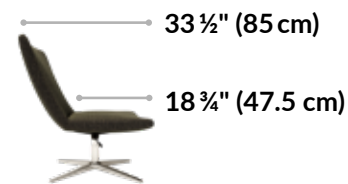

Fabric Colors

THREE-SEAT SOFA

TOP VIEW

FRONT VIEW

LOUNGE CHAIR

SIDE VIEW

FRONT VIEW

COFFEE TABLE

TOP VIEW

FRONT VIEW