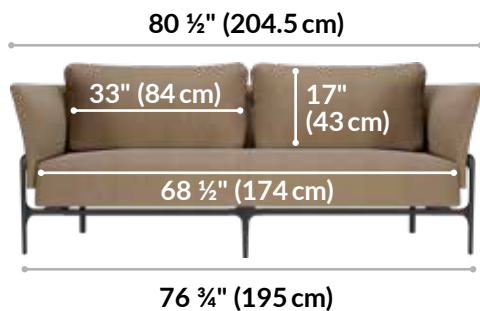

# Contemporary Collection

The Contemporary Collection is the perfect solution for lounge areas or executive offices. The modern and comfortable Contemporary Three-Seat Sofa and Contemporary Chair have sleek, black frames and foam- and fiber-filled cushions for comfort. Modern and spacious, the Contemporary Coffee Table features a marble laminate finish. Pictured: Contemporary Three-Seat Sofa, Contemporary Coffee Table, and Contemporary Chair.

- Sofa and Chair Feature Black Metal Frames and are Foam and Fiber Filled for Comfort
- Table Features a Durable Marble Laminate Finish and Black Metal Frame
- Commercial-Grade Materials Tested to 100,000 Double Rubs, Grade 4 Color Fastness, and Class 4 Pilling Resistance
- Tested to BIFMA X5.4-12 and BIFMA X5.6-2010 and Meets or Exceeds BIFMA's Durability Standards for Office Furniture
- Items Sold Separately and Ship Fully Assembled

## CONTEMPORARY THREE-SEAT SOFA

FRONT VIEW

SOFA AND CHAIR SIDE VIEW