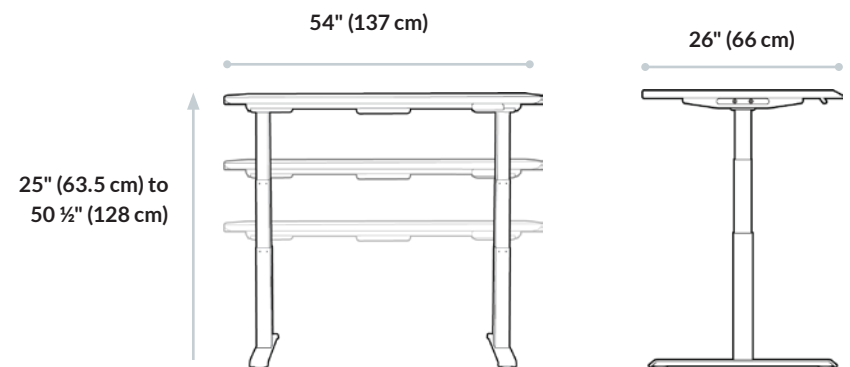

### CERTIFICATIONS

Meets or exceeds BIFMA standards.

**Weight Capacity:** 200 lb

**Lift Range:** 25" - 50 ½"

**Dimensions:** 54" x 24"

**Desktop Thickness:** 1 ¾"