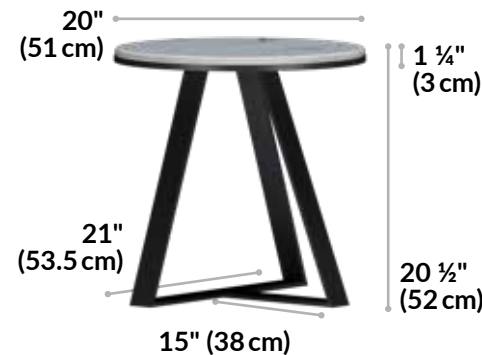

- Chair Features Curved Design for Upper Body Comfort and Supports up to 300 lb (136.1 kg)
- Tables Feature a Durable Marble Laminate Finish and a Black Angular Metal Frame
- Commercial-Grade Materials Tested to 100,000 Double Rubs, Grade 4 Color Fastness, and Class 4 Pilling Resistance
- Tested to BIFMA X5.4-12 and BIFMA X5.6-2010 and Meets or Exceeds BIFMA's Durability Standards for Office Furniture
- Items Sold Separately and Ship Fully Assembled

Fabric Colors

Burnt Orange

Shadow Grey

HIGH BACK LOUNGE CHAIR

SMALL NESTING TABLE

LARGE NESTING TABLE