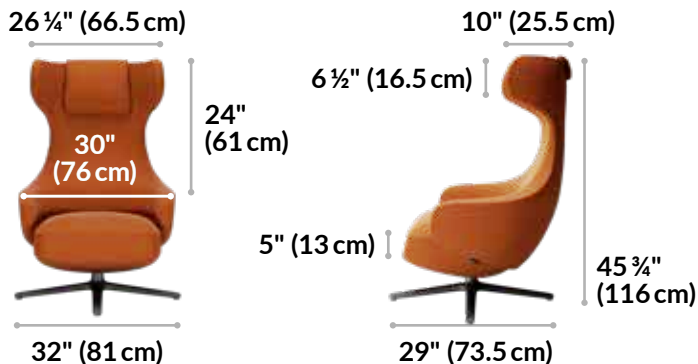

- Chair Features Curved Design for Upper Body Comfort and Supports up to 300 lb (136.1 kg)
- Tables Feature a Durable Marble Laminate Finish and a Black Angular Metal Frame
- Commercial-Grade Materials Tested to 100,000 Double Rubs, Grade 4 Color Fastness, and Class 4 Pilling Resistance
- Tested to BIFMA X5.4-12 and BIFMA X5.6-2010 and Meets or Exceeds BIFMA's Durability Standards for Office Furniture
- Items Sold Separately and Ship Fully Assembled

Fabric Colors

Burnt Orange

Shadow Grey

HIGH BACK LOUNGE CHAIR

SMALL NESTING TABLE

LARGE NESTING TABLE